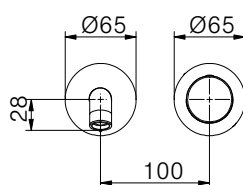

.FLY ROUND

LAVABO
WASHBASIN

FR12
411530603

Miscelatore monocomando
da incasso per lavabo,
con scarico click clack da 1"1/4
Cartuccia Ø 35mm

*Wall mounted basin mixer,
with 1"1/4 click clack waste
Cartridge Ø 35mm*

PREZZO
PRICE

€