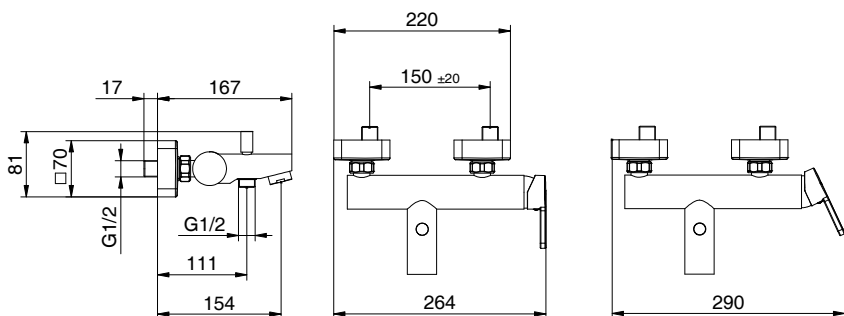

*Wall mounted basin mixer,
with 1"1/4 click clack waste
Cartridge Ø 35mm*

PREZZO
PRICE

€

COLORAZIONI LEVA
LEVER COLORS

PREZZO
PRICE

€

.Q20

VASCA BATHTUB