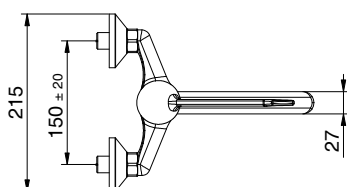

.K03LC

CUCINA
KITCHEN

K03LC
411511006

Miscelatore monocomando
con leva clinica frontale per
cucina a muro
Cartuccia Ø 40mm

*Wall mounted kitchen mixer
with long lever
Cartridge Ø 40mm*

PREZZO
PRICE

€