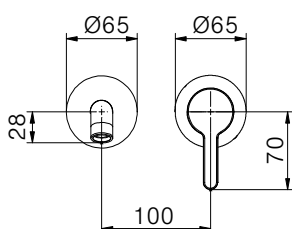

.SOLIX

LAVABO WASHBASIN

F12
411490603

Miscelatore monocomando
da incasso per lavabo,
con scarico click clack da 1"1/4
Cartuccia Ø 35mm

*Wall mounted basin mixer,
with 1"1/4 click clack waste
Cartridge Ø 35mm*

PREZZO
PRICE

€