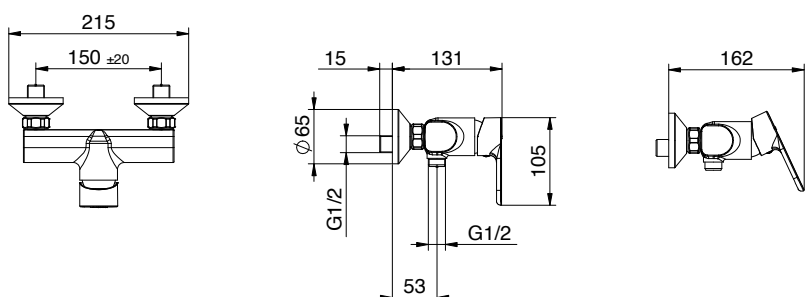

.ELEVEN

DOCCIA SHOWER

NEW

EN04
411650301

Miscelatore monocomando per doccia senza accessori
Cartuccia Ø 35mm

*External shower mixer without shower set
Cartridge Ø 35mm*

PREZZO
PRICE

€