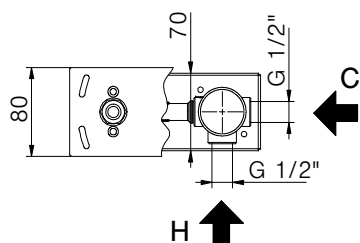

.SOLIX

LAVABO WASHBASIN

F12
411490603

Miscelatore monocomando
da incasso per lavabo,
con scarico click clack da 1"1/4
Cartuccia Ø 35mm

*Wall mounted basin mixer,
with 1"1/4 click clack waste
Cartridge Ø 35mm*

PREZZO
PRICE

€