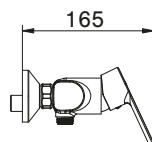

TN04
411800301

Miscelatore monocomando per doccia senza accessori
Cartuccia Ø 35mm

*External shower mixer
without shower set
Cartridge Ø 35mm*

PREZZO
PRICE

€