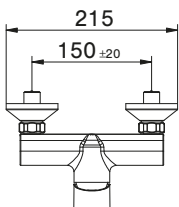

TN04
411800301

Miscelatore monocomando per doccia senza accessori
Cartuccia Ø 35mm

*External shower mixer
without shower set
Cartridge Ø 35mm*

PREZZO
PRICE

€