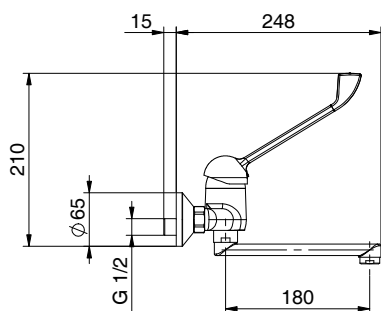

.K03LC

CUCINA
KITCHEN

K03LC
411511006

Miscelatore monocomando
con leva clinica frontale per
cucina a muro
Cartuccia Ø 40mm

*Wall mounted kitchen mixer
with long lever
Cartridge Ø 40mm*

PREZZO
PRICE

€