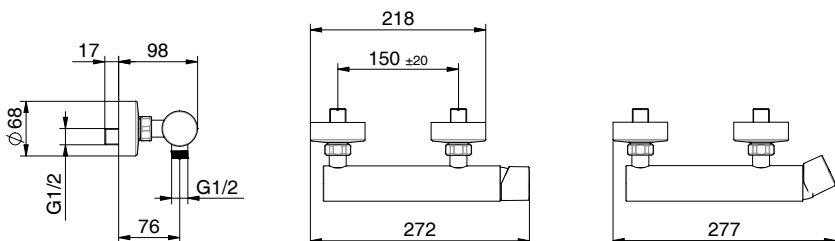

*External bath mixer with ABS antiscald handshower, grey pvc flex 150 cm with antitwist and ABS shower holder
Cartridge Ø 35mm*

PREZZO
PRICE

€

.FLY ROUND

DOCCIA
SHOWER

FR04
411530301

Miscelatore monocomando per doccia senza accessori
Cartuccia Ø 35mm