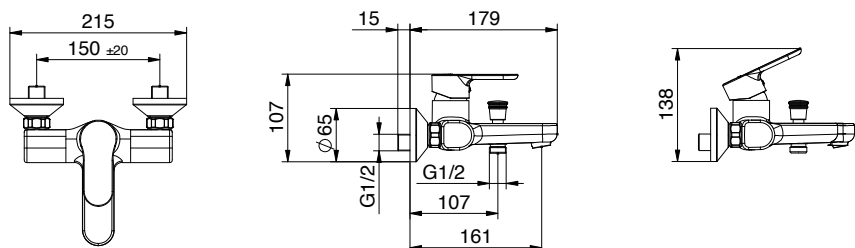

.ELEVEN

VASCA BATHTUB

NEW

EN03
411650101

Miscelatore monocomando per vasca con doccia monogetto anticalcare in ABS, flex 150 cm cromato e supporto ABS
Cartuccia Ø 35mm

*External bath mixer with ABS antiscala handshower, chromed flex 150 cm and ABS shower holder
Cartridge Ø 35mm*

PREZZO
PRICE

€