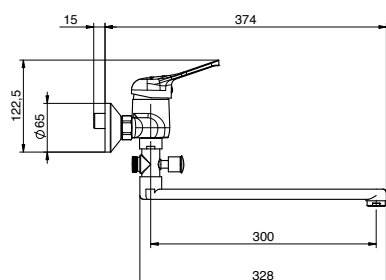

.GAMMA

VASCA
BATHTUB