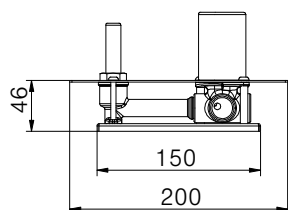

.SOLIX

LAVABO WASHBASIN

F12
411490603

Miscelatore monocomando
da incasso per lavabo,
con scarico click clack da 1"1/4
Cartuccia Ø 35mm

*Wall mounted basin mixer,
with 1"1/4 click clack waste
Cartridge Ø 35mm*

PREZZO
PRICE

€