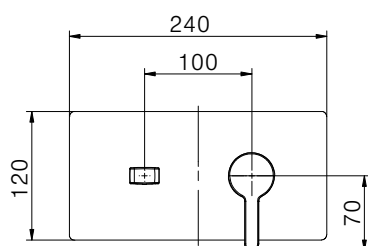

*Wall mounted basin mixer,
with 1"1/4 click clack waste
Cartridge Ø 35mm*

PREZZO
PRICE

€

COLORAZIONI LEVA
LEVER COLORS

PREZZO
PRICE

€

.Q20

VASCA BATHTUB