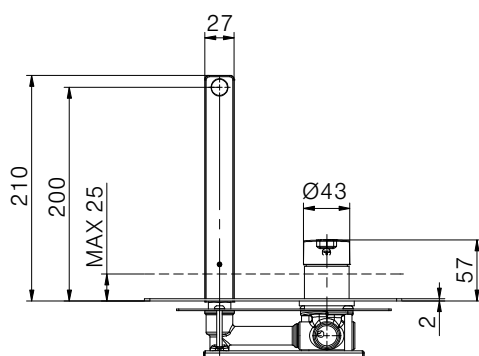

*Wall mounted basin mixer,
with 1"1/4 click clack waste
Cartridge Ø 35mm*

PREZZO
PRICE

€

COLORAZIONI LEVA
LEVER COLORS

PREZZO
PRICE

€

.Q20

VASCA BATHTUB