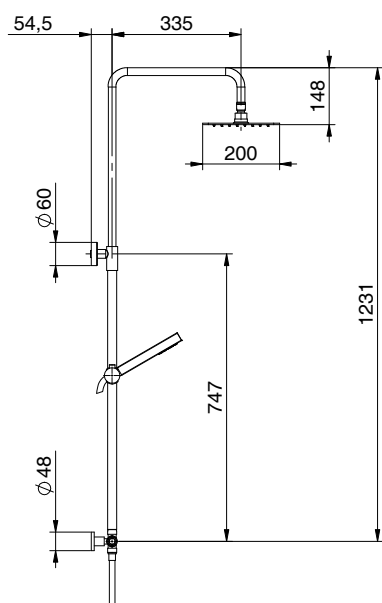

.VOLARE

COLONNE DOCCIA SHOWER COLUMNS

DC001
4180308

PREZZO
PRICE
€

Colonna doccia in **OTTONE** regolabile con deviatore
Soffione **ACCIAIO** 200x200
Flex **PVC** chrome L150 anti torsione
Doccia quadra **OTTONE** anticalcare

BRASS shower column with diverter
STEEL showerhead 200x200
Flex **PVC** chrome L150 anti twist
BRASS square handshower with anti-limestone system