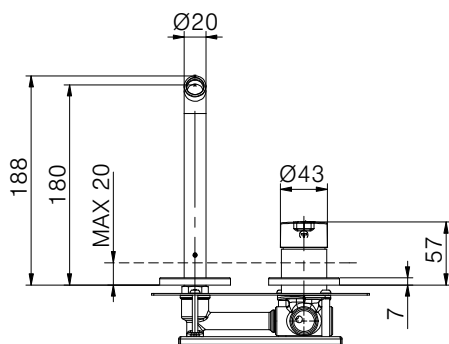

.SOLIX

LAVABO WASHBASIN

F12
411490603

Miscelatore monocomando
da incasso per lavabo,
con scarico click clack da 1"1/4
Cartuccia Ø 35mm

*Wall mounted basin mixer,
with 1"1/4 click clack waste
Cartridge Ø 35mm*

PREZZO
PRICE

€