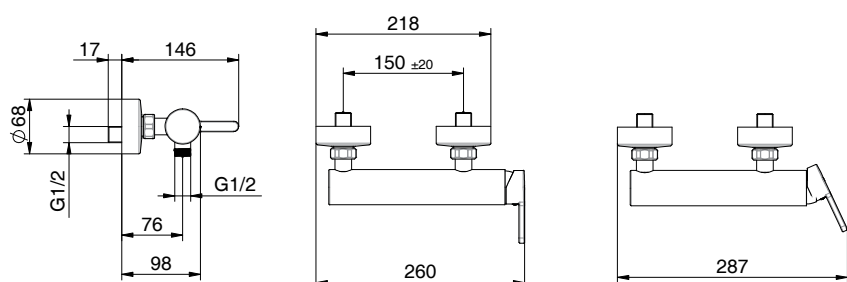

*External bath mixer with ABS
antiscalc handshower,
grey pvc flex 150 cm with
antitwist and ABS shower holder
Cartridge Ø 35mm*

PREZZO
PRICE

€

.SOLIX

DOCCIA SHOWER

F04
411490301

Miscelatore monocomando
per doccia senza accessori
Cartuccia Ø 35mm