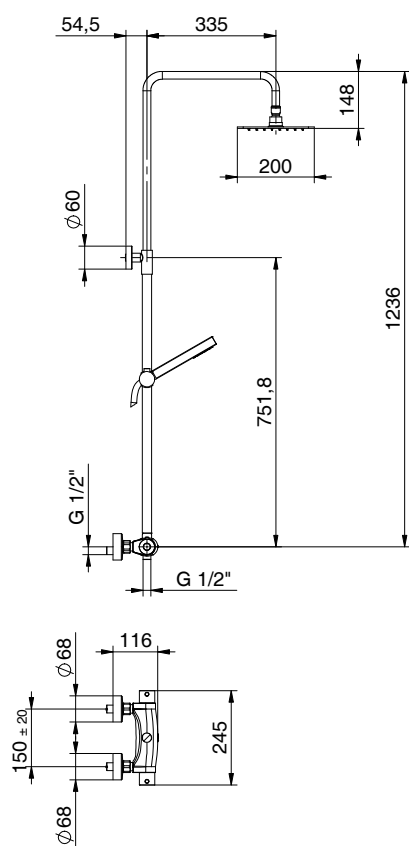

.VOLARE

COLONNE DOCCIA SHOWER COLUMNS

DC003
4180310

PREZZO
PRICE
€

Colonna doccia in **OTTONE** regolabile con termostatico esterno
Soffione **ACCIAIO** 200x200
Flex **PVC** chrome L150 anti torsione
Doccia quadra **OTTONE** anticalcare

BRASS shower column with thermostatic mixer
STEEL showerhead 200x200
Flex **PVC** chrome L150 anti twist
BRASS square handshower with anti-limestone system