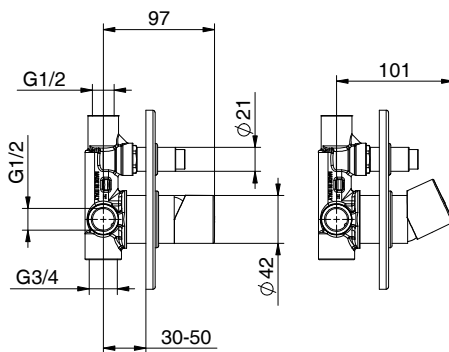

.FLY ROUND

DOCCIA/VASCA
SHOWER/BATHTUB