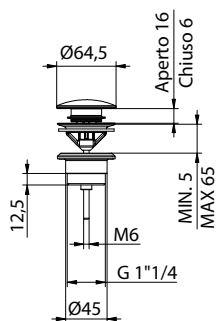

*Bidet mixer
with 1" 1/4 click clack waste
Cartridge Ø 25mm*

PREZZO
PRICE

€

COLORAZIONI LEVA
LEVER COLORS

PREZZO
PRICE

€

.T10

LAVABO
WASHBASIN