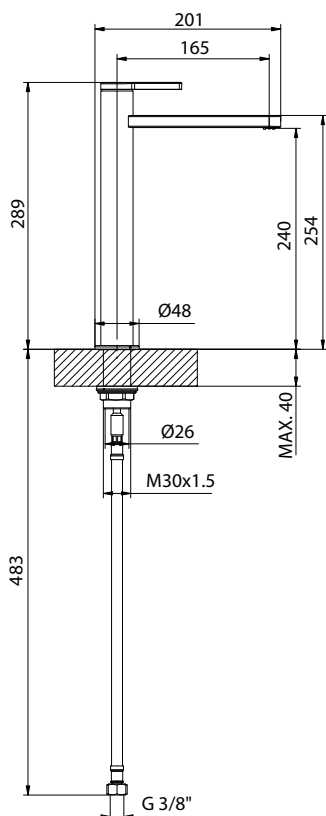

*Bidet mixer
with 1" 1/4 click clack waste
Cartridge Ø 25mm*

PREZZO
PRICE

€

COLORAZIONI LEVA
LEVER COLORS

PREZZO
PRICE

€

.T10

LAVABO
WASHBASIN