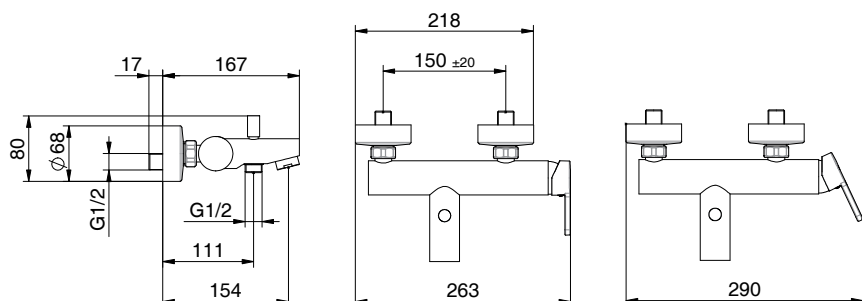

.SOLIX

VASCA BATHTUB