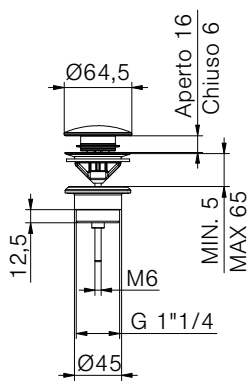

*Wall mounted basin mixer,
with 1"1/4 click clack waste
Cartridge Ø 35mm*

PREZZO
PRICE

€

COLORAZIONI LEVA
LEVER COLORS

PREZZO
PRICE

€

.Q20

VASCA BATHTUB