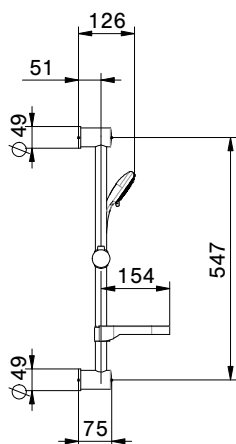

.DC101

SALISCENDI
SLIDING RAILS

DC101
4180300

Saliscendi L600 D25
Flex **PVC** bianco L150 anti torsione
Doccia **ABS** 3 getti D85 anticalcare

*Sliding rail L600 D25
Flex **PVC** white L150 anti twist
ABS handshower 3 jets D85 with
anti-limestone system*

PREZZO
PRICE
€