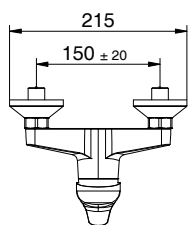

.GAMMA

DOCCIA SHOWER

G04
411510301

Miscelatore monocomando
per doccia senza accessori
Cartuccia Ø 40mm

*External shower mixer
without shower set
Cartridge Ø 40mm*

PREZZO
PRICE

€