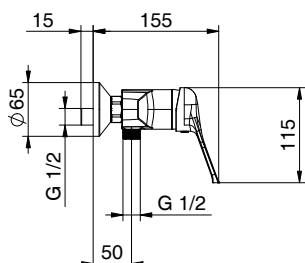

.GAMMA

DOCCIA SHOWER

G04
411510301

Miscelatore monocomando
per doccia senza accessori
Cartuccia Ø 40mm

*External shower mixer
without shower set
Cartridge Ø 40mm*

PREZZO
PRICE

€