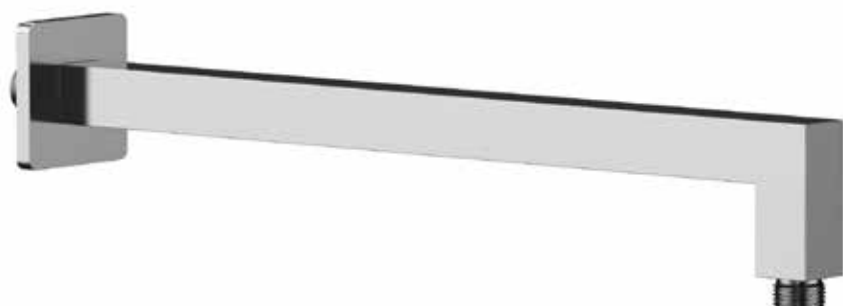

.DC402

BRACCI DOCCIA
SHOWER ARMS

DC402
4180327

Braccio doccia quadro in **OTTONE**
L400 1/2" M X 1/2" M

BRASS square shower arm
L400 1/2" M X 1/2" M

PREZZO
PRICE

€