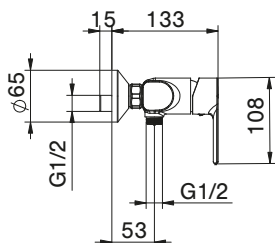

TN04
411800301

Miscelatore monocomando per doccia senza accessori
Cartuccia Ø 35mm

*External shower mixer
without shower set
Cartridge Ø 35mm*

PREZZO
PRICE

€