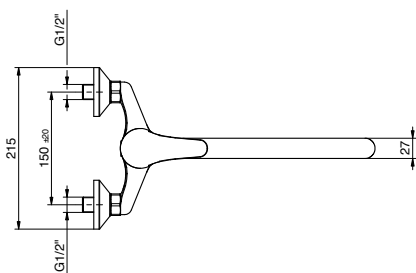

.GAMMA

VASCA
BATHTUB