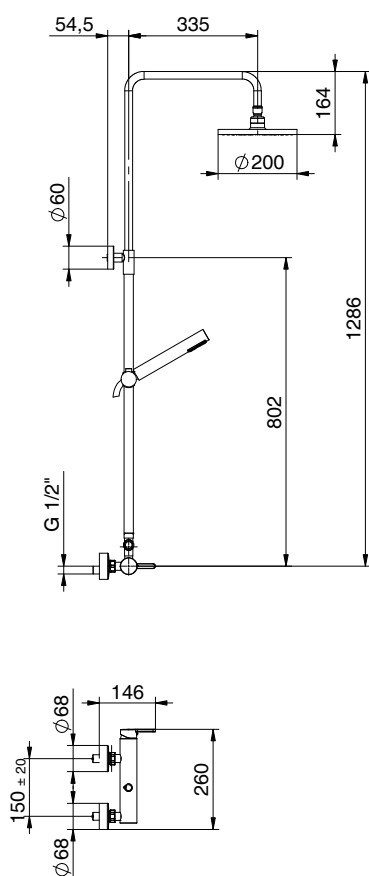

.ATENA

COLONNE DOCCIA SHOWER COLUMNS

DC011
4180318

PREZZO
PRICE
€

Colonna doccia in **OTTONE** regolabile con miscelatore esterno
Soffione **ABS** D200
Flex **PVC** grey L150 anti torsione
Doccia tonda **ABS** anticalcare

BRASS shower column with shower mixer
ABS showerhead D.200
Flex **PVC** grey L150 anti twist
ABS round handshower with anti-limestone system