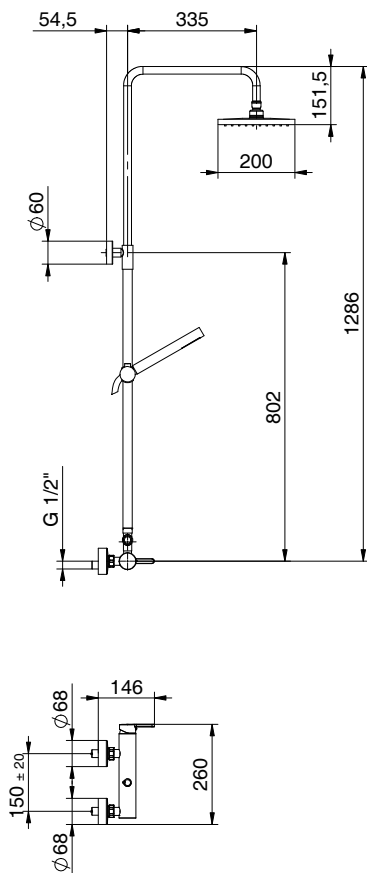

.MIRA

COLONNE DOCCIA SHOWER COLUMNS

DC005
4180312

PREZZO
PRICE
€

Colonna doccia in **OTTONE** regolabile con miscelatore esterno
Soffione **ABS** 200x200
Flex **PVC** grey L150 anti torsione
Doccia quadra **ABS** anticalcare

BRASS shower column with shower mixer
ABS showerhead 200x200
Flex **PVC** grey L150 anti twist
ABS square handshower with anti-limestone system