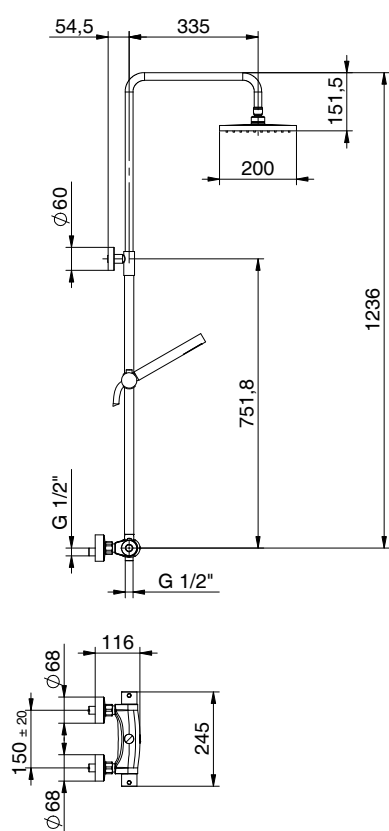

BRASS shower column with shower mixer
ABS showerhead 200x200
Flex **PVC** grey L150 anti twist
ABS square handshower with anti-limestone system

.MIRA

COLONNE DOCCIA SHOWER COLUMNS

DC006
4180313

PREZZO
PRICE
€