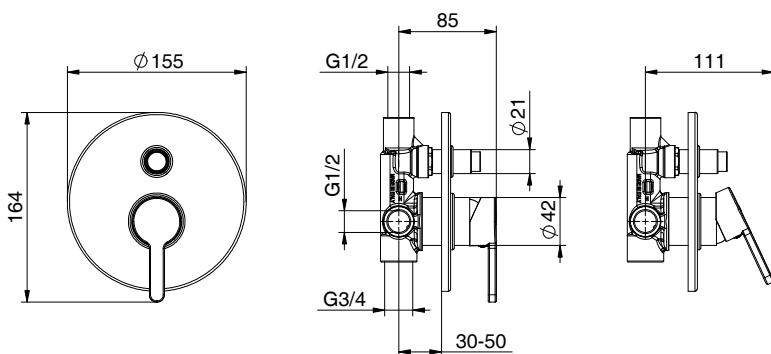

.SOLIX

DOCCIA/VASCA
SHOWER/BATHTUB