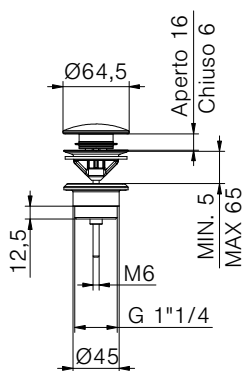

.SOLIX

LAVABO WASHBASIN

F11
411490601

Miscelatore monocomando
da incasso per lavabo,
con scarico click clack da 1"1/4
Cartuccia Ø 35mm

*Wall mounted basin mixer,
with 1"1/4 click clack waste
Cartridge Ø 35mm*

PREZZO
PRICE

€