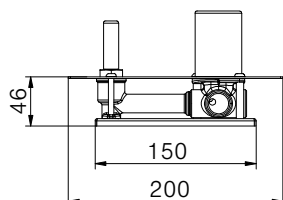

*Wall mounted basin mixer,
with 1"1/4 click clack waste
Cartridge Ø 35mm*

PREZZO
PRICE

€

COLORAZIONI LEVA
LEVER COLORS

PREZZO
PRICE

€

.Q20

VASCA BATHTUB