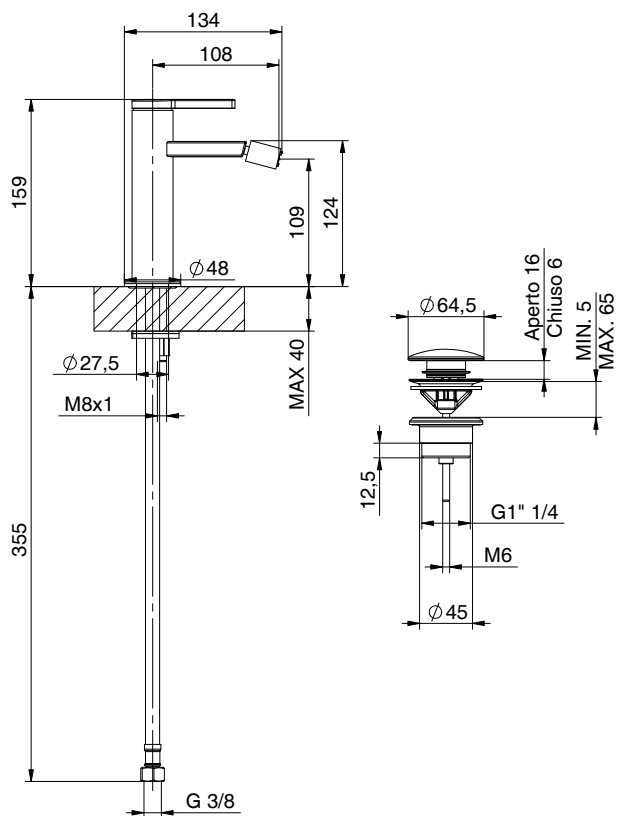

*Bidet mixer
with 1" 1/4 click clack waste
Cartridge Ø 25mm*

PREZZO
PRICE

€

COLORAZIONI LEVA
LEVER COLORS

PREZZO
PRICE

€

.T10

LAVABO
WASHBASIN