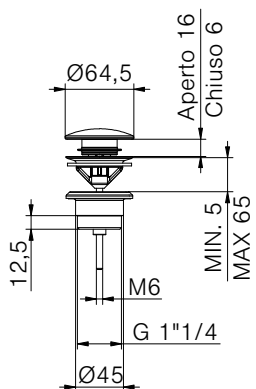

.SOLIX

LAVABO WASHBASIN

F12
411490603

Miscelatore monocomando
da incasso per lavabo,
con scarico click clack da 1"1/4
Cartuccia Ø 35mm

*Wall mounted basin mixer,
with 1"1/4 click clack waste
Cartridge Ø 35mm*

PREZZO
PRICE

€